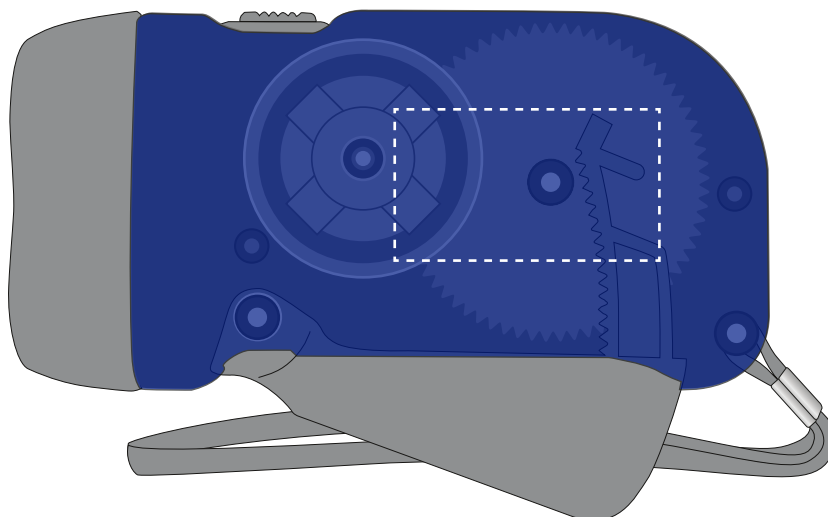

Your Ref:
Our Ref:

Quantity:
Version: 1

Product Code: LT0140
Product Colour: BLUE

PRINTING CONCERNS:

We stock this item in the following colours

**PANTONE REFERENCE(S)**

 Full Colour Printing

ARTWORK SCALE 100%

ARTWORK SCALE 100%
Max print area: 35mm x 20mm

Product Image for visualisation
- colours may vary

The dashed line is to demonstrate print area and will not appear on your printed item

PLEASE NOTE:

- All colours including print and product are for visual purposes only and should not be regarded as the actual colour of the product and print.
- Some products may vary from batch to batch and may differ from previous orders.
- The colour and texture of a product can also have an effect on the final print colour.
- By approving this order we accept that you understand these terms.