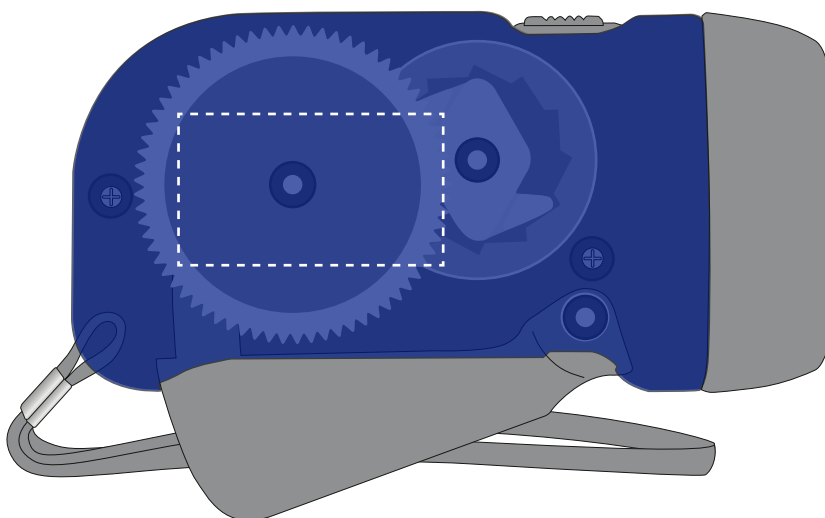

Your Ref:
Our Ref:

Quantity:
Version: 1

Product Code: LT0140
Product Colour: BLUE

PRINTING CONCERNS:

We stock this item in the following colours

**PANTONE REFERENCE(S)**

 Full Colour Printing

ARTWORK SCALE 100%

ARTWORK SCALE 100%
Max print area: 35mm x 20mm

Product Image for visualisation
- colours may vary

The dashed line is to demonstrate print area and will not appear on your printed item

PLEASE NOTE:

- All colours including print and product are for visual purposes only and should not be regarded as the actual colour of the product and print.
- Some products may vary from batch to batch and may differ from previous orders.
- The colour and texture of a product can also have an effect on the final print colour.
- By approving this order we accept that you understand these terms.